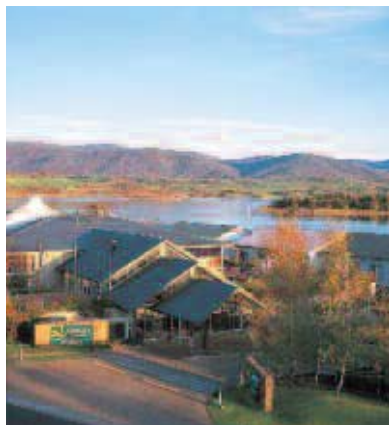

Quality Resort Horizons, Snowy Mountains ★★★★★

Located on Lake Jindabyne in the heart of the Snowy Mountains, close to Thredbo, Perisher and Charlotte's Pass ski fields.

Town Centre 100m
Map page 56 Ref. 5

Kosciuszko Road, Jindabyne

PROPERTY FEATURES:

- Restaurant ▪ Bar
- Room service (limited)
- Pool (heated indoor)
- Tennis court (floodlit)
- Internet facilities

ACCOMMODATION FEATURES:

- Balcony ▪ Cable TV
- 2 bathrooms in 2 Bedroom Executives
- Washer/dryer
- Spa bath (2 Bedroom Executives)
- Hair dryer ▪ Ironing facilities

Room serviced daily

From **$180** PER ROOM PER NIGHT*

1 APR – 23 JUN, 11 SEP 11 – 30 JAN 12	ADULTS	2 NTS	3 NTS	5 NTS
Studio	1 to 2	360	540	900
Deluxe Studio	1 to 2	360	540	900
2 Bedroom Executive	1 to 2	510	765	1275
24 JUN – 2 JUL, 17 JUL – 4 AUG, 4 – 10 SEP 11	ADULTS	2 NTS	3 NTS	5 NTS
Studio	1 to 2	380	570	950
Deluxe Studio	1 to 2	450	675	1125
2 Bedroom Executive	1 to 2	680	1020	1700
3 – 16 JUL, 5 AUG – 3 SEP 11	ADULTS	2 NTS	3 NTS	5 NTS
Studio	2	750	1125	1875
Deluxe Studio	2	870	1305	2175
2 Bedroom Executive	2	1080	1620	2700

Children 0 to 11 years – up to 2 children free when sharing with 2 adults and using existing bedding.

Max capacity Studio – 3, Deluxe Studio – 4, 2 Bedroom Executive – 6.

QRHNSW

TRAVELPOINT BONUS

FREE buffet breakfast daily for stays of 3 nights or more.