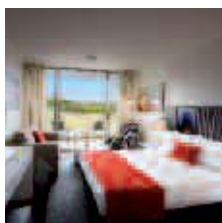

Citigate Mount Panorama Bathurst ★★☆☆

Ideally located on the famous Mount Panorama racetrack offering amazing views of Conrod Straight and the surrounding vistas of Bathurst.

Town Centre 2km
Map page 56 Ref. 4

1 Conrod Straight, Mount Panorama

PROPERTY FEATURES:

- 24 hour reception
- Restaurant ▪ Bar
- Room service (limited)
- Pool ▪ Spa ▪ Gymnasium
- Tennis court

ACCOMMODATION FEATURES:

- Air-conditioning
- Tea/coffee making facilities
- Mini bar ▪ Cable TV
- In-room movies (pay to view)
- Internet access (broadband)
- Ironing facilities
- Safe ▪ Hair dryer

Room serviced daily

From **$149** PER ROOM PER NIGHT*

1 – 21 APR, 25 APR – 4 OCT, 11 OCT 11 – 2 FEB, 6 FEB – 31 MAR 12	ADULTS	1 NT	3 NTS	5 NTS
Studio	1 to 2	149	447	745
Studio Deluxe	1 to 2	176	528	880
3 Bedroom	1 to 5	311	933	1555

Other prices and minimum night stays apply for special events.

Children 0 to 11 years – free when sharing with an adult and using existing bedding.

Max capacity Studio – 3 adults or 2 adults/2 children, Studio Deluxe – 4, 3 Bedroom – 8.

CITBHS

TRAVELPOINT EXCLUSIVE

FREE upgrade to the next room type (subject to availability and excludes special events).